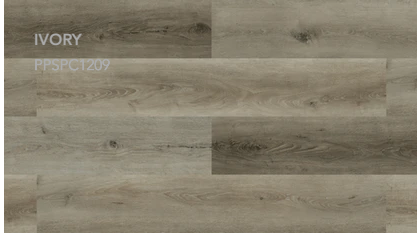

PARADIGM

PERFORMER

WATERPROOF FLOORING

[VIEW COLLECTION](#)

PRODUCT SPECS

- Urethane Ceramic Bead Finish
- Micro & Painted Bevels
- Stone Polymer Core (SPC)
w/ 1mm pad attached
- 12MIL Wear Layer
- 7" x 60"