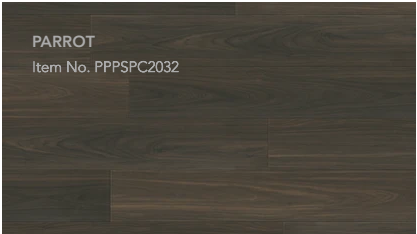

PARADIGM

PERFORMER PLUS

With MaaXguard

WATERPROOF FLOORING

[VIEW COLLECTION](#)

PRODUCT SPECS

- Ceramic Bead Finish
 - with MaaXguard
- Painted Bevel
- Stone Polymer Core (SPC)
 - w/ 1mm pad attached
- 20MIL Wear Layer
- 9" x 60"