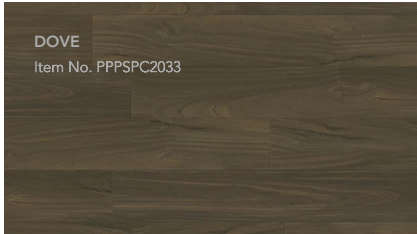

PARADIGM

PERFORMER PLUS

With MaaXguard

WATERPROOF FLOORING

[VIEW COLLECTION](#)

PRODUCT SPECS

- Ceramic Bead Finish
 - with MaaXguard
- Painted Bevel
- Stone Polymer Core (SPC)
 - w/ 1mm pad attached
- 20MIL Wear Layer
- 9" x 60"