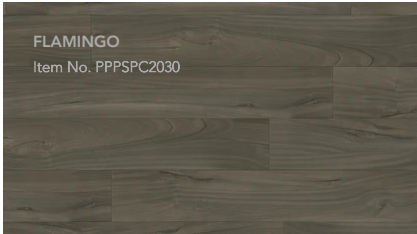

PARADIGM

PERFORMER PLUS

With MaaXguard

WATERPROOF FLOORING

[VIEW COLLECTION](#)

PRODUCT SPECS

- Ceramic Bead Finish
 - with MaaXguard
- Painted Bevel
- Stone Polymer Core (SPC)
 - w/ 1mm pad attached
- 20MIL Wear Layer
- 9" x 60"