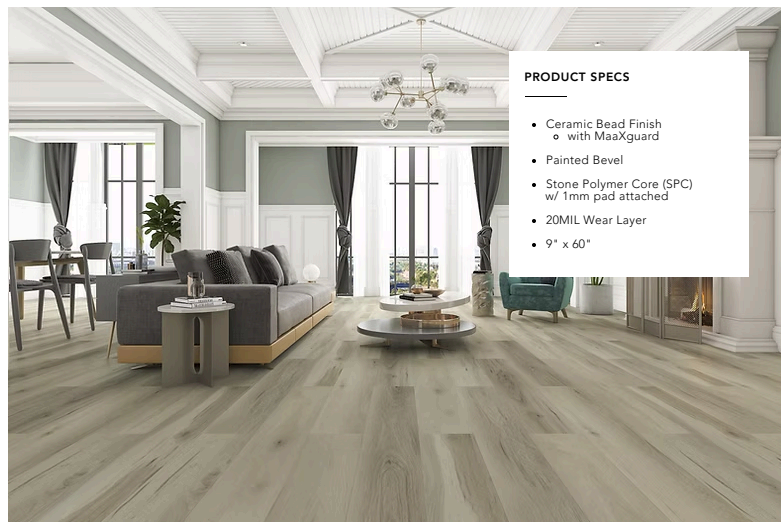

PARADIGM

PERFORMER PLUS

With MaaXguard

WATERPROOF FLOORING

[VIEW COLLECTION](#)

PRODUCT SPECS

- Ceramic Bead Finish
 - with MaaXguard
- Painted Bevel
- Stone Polymer Core (SPC)
 - w/ 1mm pad attached
- 20MIL Wear Layer
- 9" x 60"