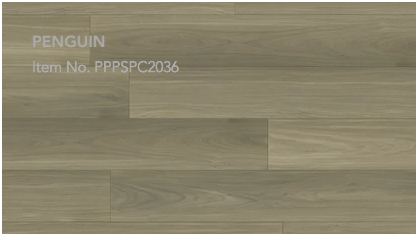

PARADIGM

PERFORMER PLUS

With MaaXguard

WATERPROOF FLOORING

[VIEW COLLECTION](#)

PRODUCT SPECS

- Ceramic Bead Finish
 - with MaaXguard
- Painted Bevel
- Stone Polymer Core (SPC)
 - w/ 1mm pad attached
- 20MIL Wear Layer
- 9" x 60"