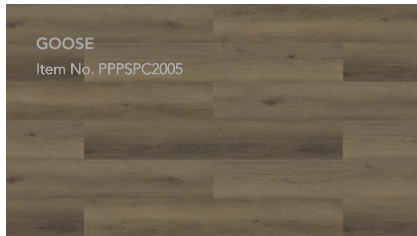

PARADIGM

PERFORMER PLUS

With MaaXguard

WATERPROOF FLOORING

[VIEW COLLECTION](#)

PRODUCT SPECS

- Ceramic Bead Finish
 - with MaaXguard
- Painted Bevel
- Stone Polymer Core (SPC)
 - w/ 1mm pad attached
- 20MIL Wear Layer
- 9" x 60"