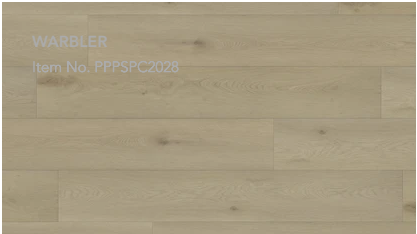

PARADIGM

PERFORMER PLUS

With MaaXguard

WATERPROOF FLOORING

[VIEW COLLECTION](#)

PRODUCT SPECS

- Ceramic Bead Finish
 - with MaaXguard
- Painted Bevel
- Stone Polymer Core (SPC)
 - w/ 1mm pad attached
- 20MIL Wear Layer
- 9" x 60"