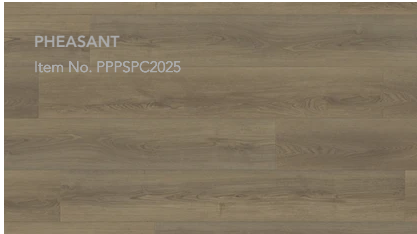

PARADIGM

PERFORMER PLUS

With MaaXguard

WATERPROOF FLOORING

[VIEW COLLECTION](#)

PRODUCT SPECS

- Ceramic Bead Finish
 - with MaaXguard
- Painted Bevel
- Stone Polymer Core (SPC)
 - w/ 1mm pad attached
- 20MIL Wear Layer
- 9" x 60"