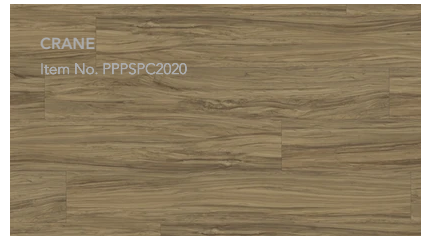

PARADIGM

PERFORMER PLUS

With MaaXguard

WATERPROOF FLOORING

[VIEW COLLECTION](#)

PRODUCT SPECS

- Ceramic Bead Finish
 - with MaaXguard
- Painted Bevel
- Stone Polymer Core (SPC)
 - w/ 1mm pad attached
- 20MIL Wear Layer
- 9" x 60"