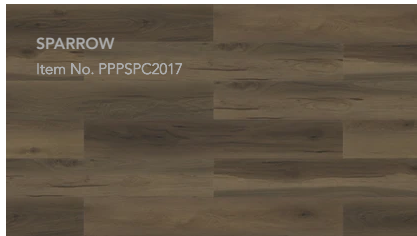

PARADIGM

PERFORMER PLUS

With MaaXguard

WATERPROOF FLOORING

[VIEW COLLECTION](#)

PRODUCT SPECS

- Ceramic Bead Finish
 - with MaaXguard
- Painted Bevel
- Stone Polymer Core (SPC)
 - w/ 1mm pad attached
- 20MIL Wear Layer
- 9" x 60"