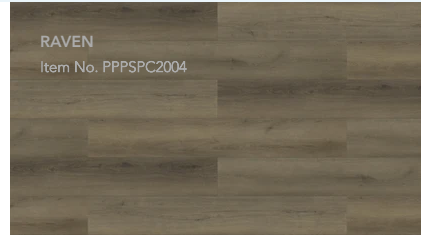

PARADIGM

PERFORMER PLUS

With MaaXguard

WATERPROOF FLOORING

[VIEW COLLECTION](#)

PRODUCT SPECS

- Ceramic Bead Finish
 - with MaaXguard
- Painted Bevel
- Stone Polymer Core (SPC)
 - w/ 1mm pad attached
- 20MIL Wear Layer
- 9" x 60"