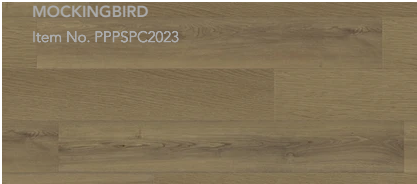

PARADIGM

PERFORMER PLUS

With MaaXguard

WATERPROOF FLOORING

[VIEW COLLECTION](#)

PRODUCT SPECS

- Ceramic Bead Finish
 - with MaaXguard
- Painted Bevel
- Stone Polymer Core (SPC)
 - w/ 1mm pad attached
- 20MIL Wear Layer
- 9" x 60"