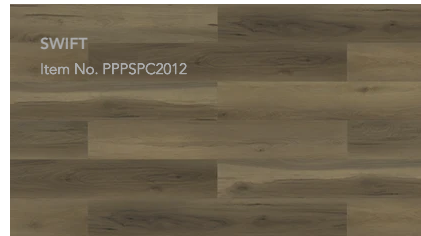

PARADIGM

PERFORMER PLUS

With MaaXguard

WATERPROOF FLOORING

[VIEW COLLECTION](#)

PRODUCT SPECS

- Ceramic Bead Finish
 - with MaaXguard
- Painted Bevel
- Stone Polymer Core (SPC)
 - w/ 1mm pad attached
- 20MIL Wear Layer
- 9" x 60"