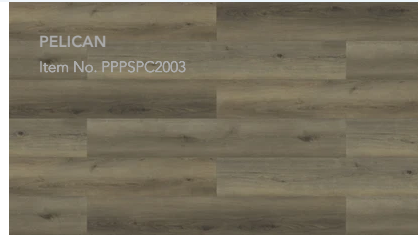

PARADIGM

PERFORMER PLUS

With MaaXguard

WATERPROOF FLOORING

[VIEW COLLECTION](#)

PRODUCT SPECS

- Ceramic Bead Finish
 - with MaaXguard
- Painted Bevel
- Stone Polymer Core (SPC)
 - w/ 1mm pad attached
- 20MIL Wear Layer
- 9" x 60"