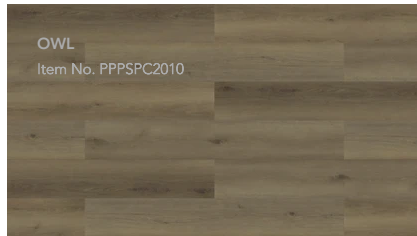

PARADIGM

PERFORMER PLUS

With MaaXguard

WATERPROOF FLOORING

[VIEW COLLECTION](#)

PRODUCT SPECS

- Ceramic Bead Finish
 - with MaaXguard
- Painted Bevel
- Stone Polymer Core (SPC)
 - w/ 1mm pad attached
- 20MIL Wear Layer
- 9" x 60"