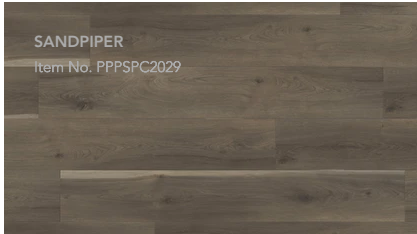

PARADIGM

PERFORMER PLUS

With MaaXguard

WATERPROOF FLOORING

[VIEW COLLECTION](#)

PRODUCT SPECS

- Ceramic Bead Finish
 - with MaaXguard
- Painted Bevel
- Stone Polymer Core (SPC)
 - w/ 1mm pad attached
- 20MIL Wear Layer
- 9" x 60"