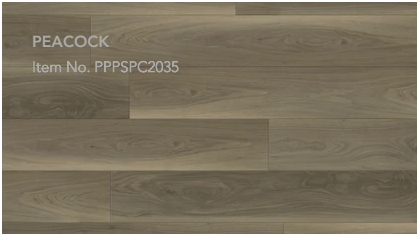

PARADIGM

PERFORMER PLUS

With MaaXguard

WATERPROOF FLOORING

[VIEW COLLECTION](#)

PRODUCT SPECS

- Ceramic Bead Finish
 - with MaaXguard
- Painted Bevel
- Stone Polymer Core (SPC)
 - w/ 1mm pad attached
- 20MIL Wear Layer
- 9" x 60"