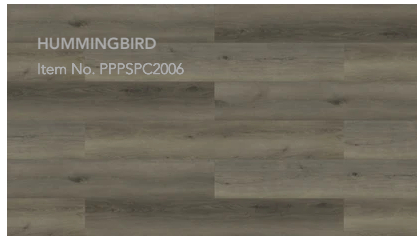

PARADIGM

PERFORMER PLUS

With MaaXguard

WATERPROOF FLOORING

[VIEW COLLECTION](#)

PRODUCT SPECS

- Ceramic Bead Finish
 - with MaaXguard
- Painted Bevel
- Stone Polymer Core (SPC)
 - w/ 1mm pad attached
- 20MIL Wear Layer
- 9" x 60"