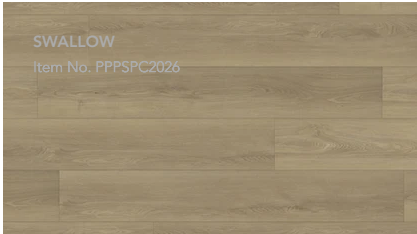

PARADIGM

PERFORMER PLUS

With MaaXguard

WATERPROOF FLOORING

[VIEW COLLECTION](#)

PRODUCT SPECS

- Ceramic Bead Finish
 - with MaaXguard
- Painted Bevel
- Stone Polymer Core (SPC)
 - w/ 1mm pad attached
- 20MIL Wear Layer
- 9" x 60"