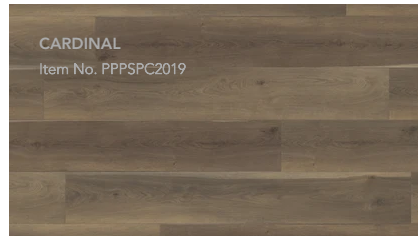

PARADIGM

PERFORMER PLUS

With MaaXguard

WATERPROOF FLOORING

[VIEW COLLECTION](#)

PRODUCT SPECS

- Ceramic Bead Finish
 - with MaaXguard
- Painted Bevel
- Stone Polymer Core (SPC)
 - w/ 1mm pad attached
- 20MIL Wear Layer
- 9" x 60"