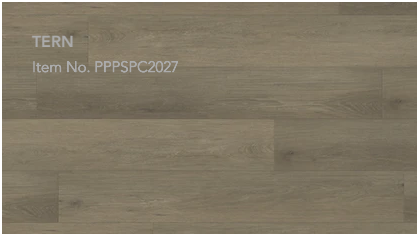

PARADIGM

PERFORMER PLUS

With MaaXguard

WATERPROOF FLOORING

[VIEW COLLECTION](#)

PRODUCT SPECS

- Ceramic Bead Finish
 - with MaaXguard
- Painted Bevel
- Stone Polymer Core (SPC)
 - w/ 1mm pad attached
- 20MIL Wear Layer
- 9" x 60"